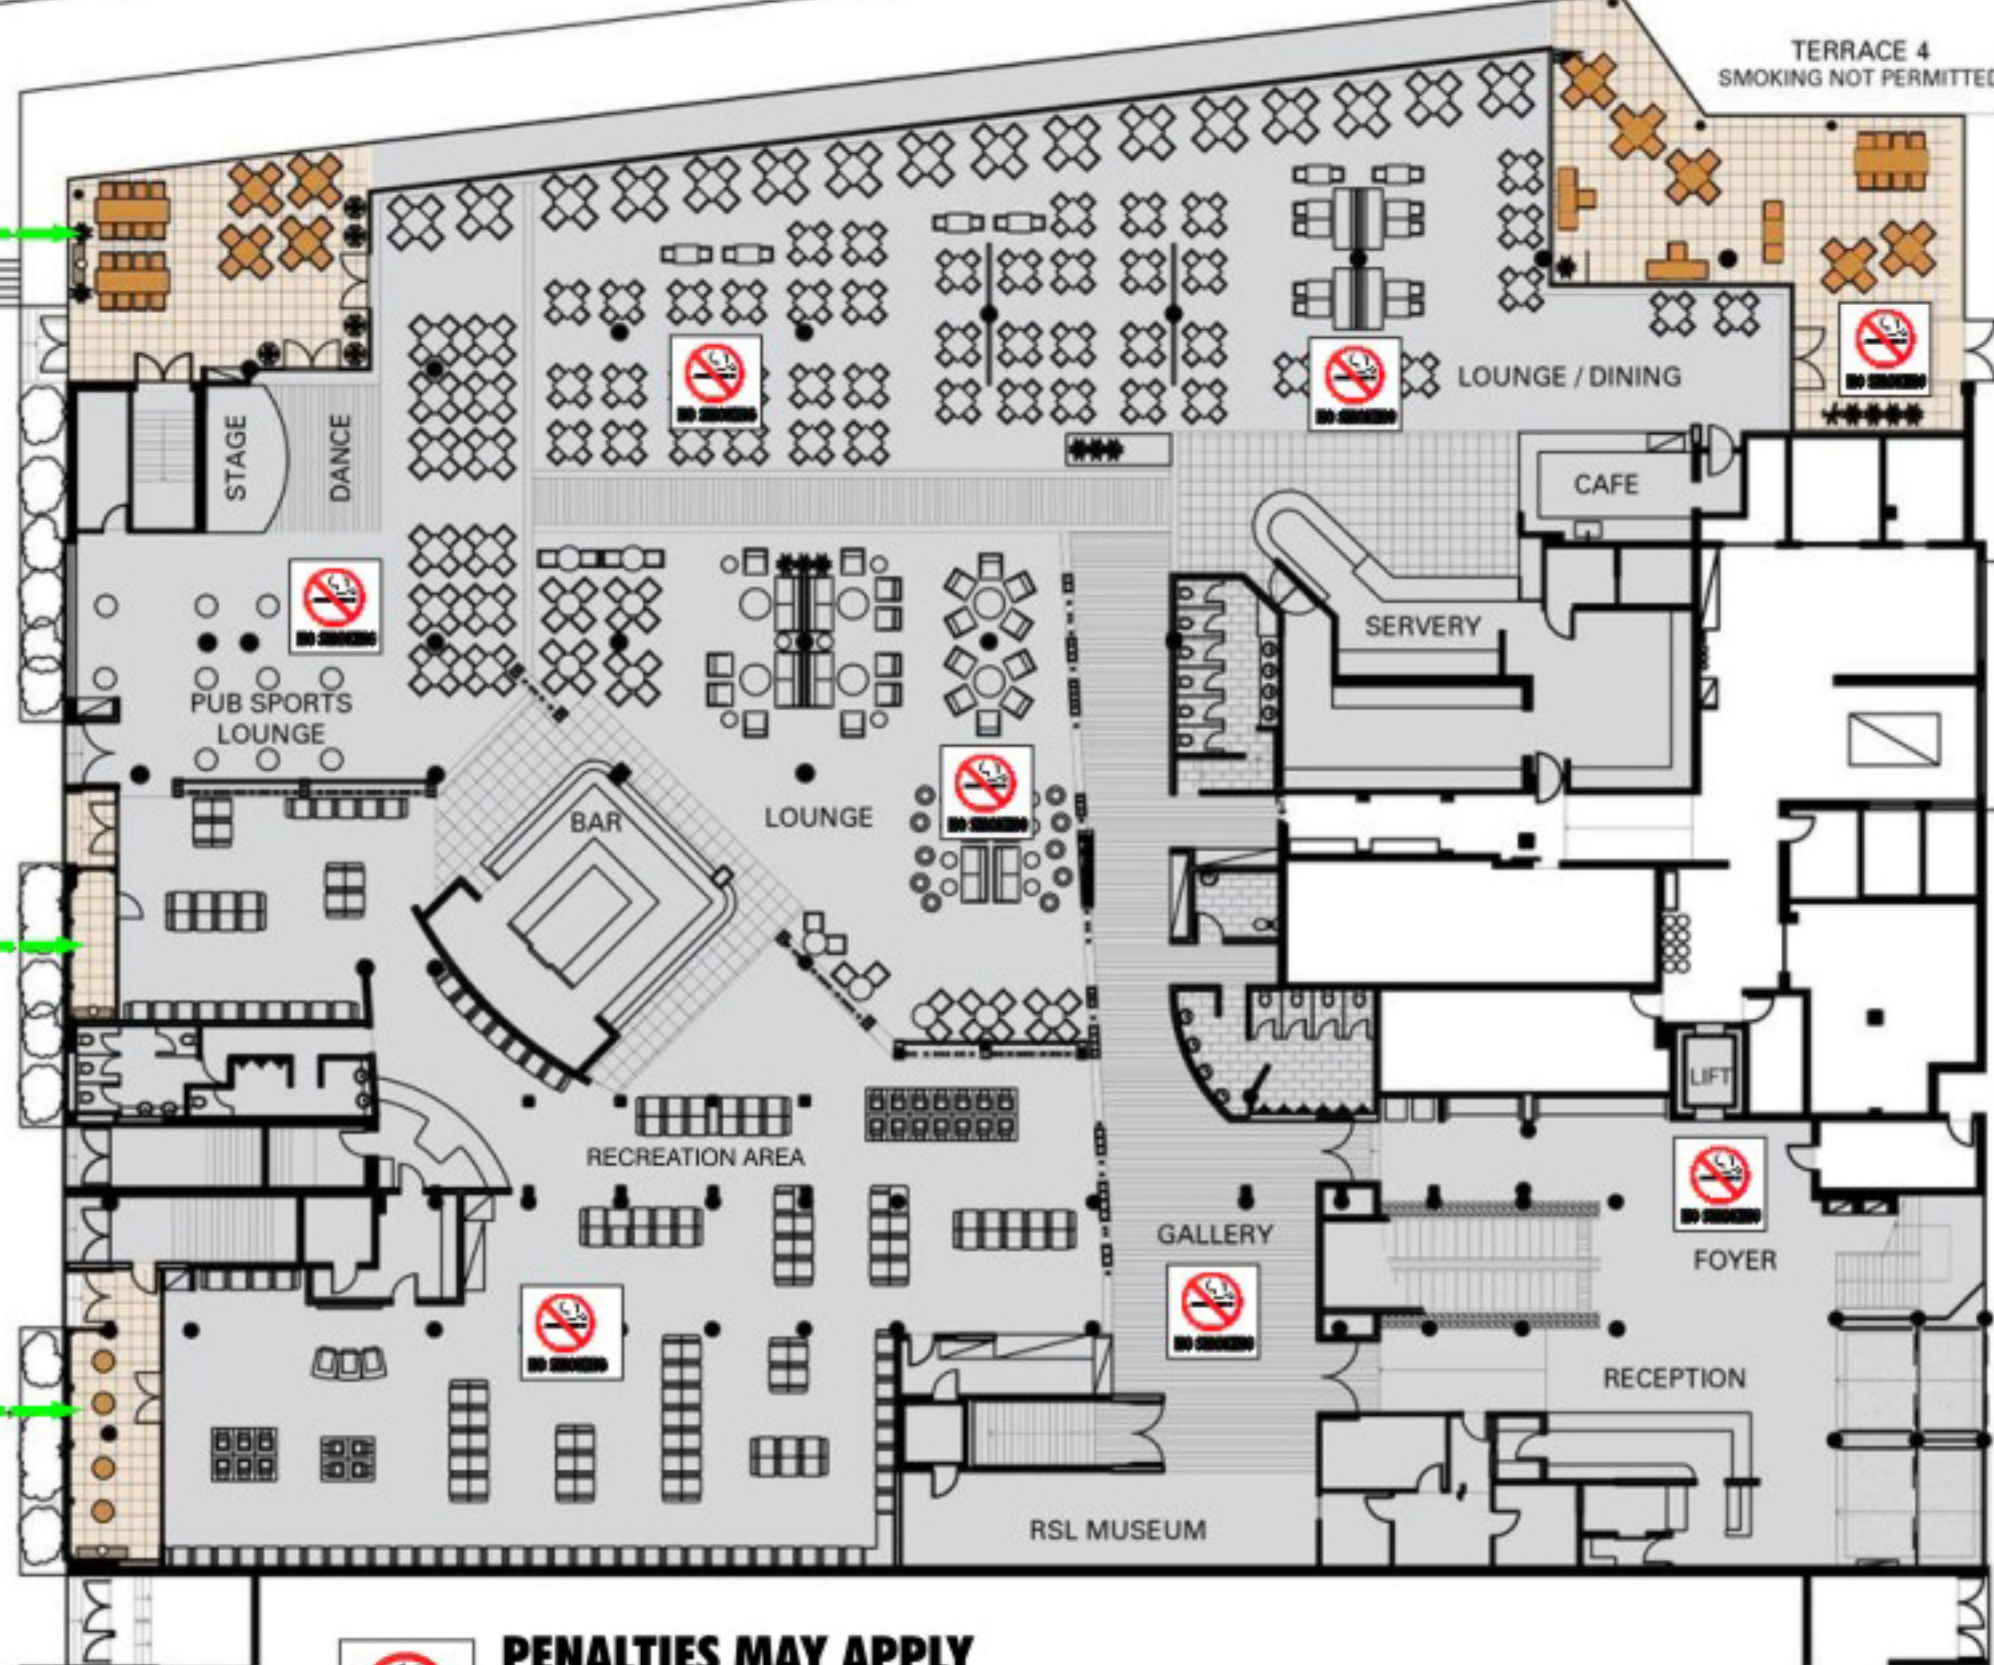

RICHMOND RIVER

TERRACE 4
SMOKING NOT PERMITTED

TERRACE 3
SMOKING PERMITTED

TERRACE 2
SMOKING PERMITTED

TERRACE 1
SMOKING PERMITTED

PENALTIES MAY APPLY

NSW HEALTH
Working on a team

SMOKE-FREE ENVIRONMENT ACT 2000

GRANT STREET